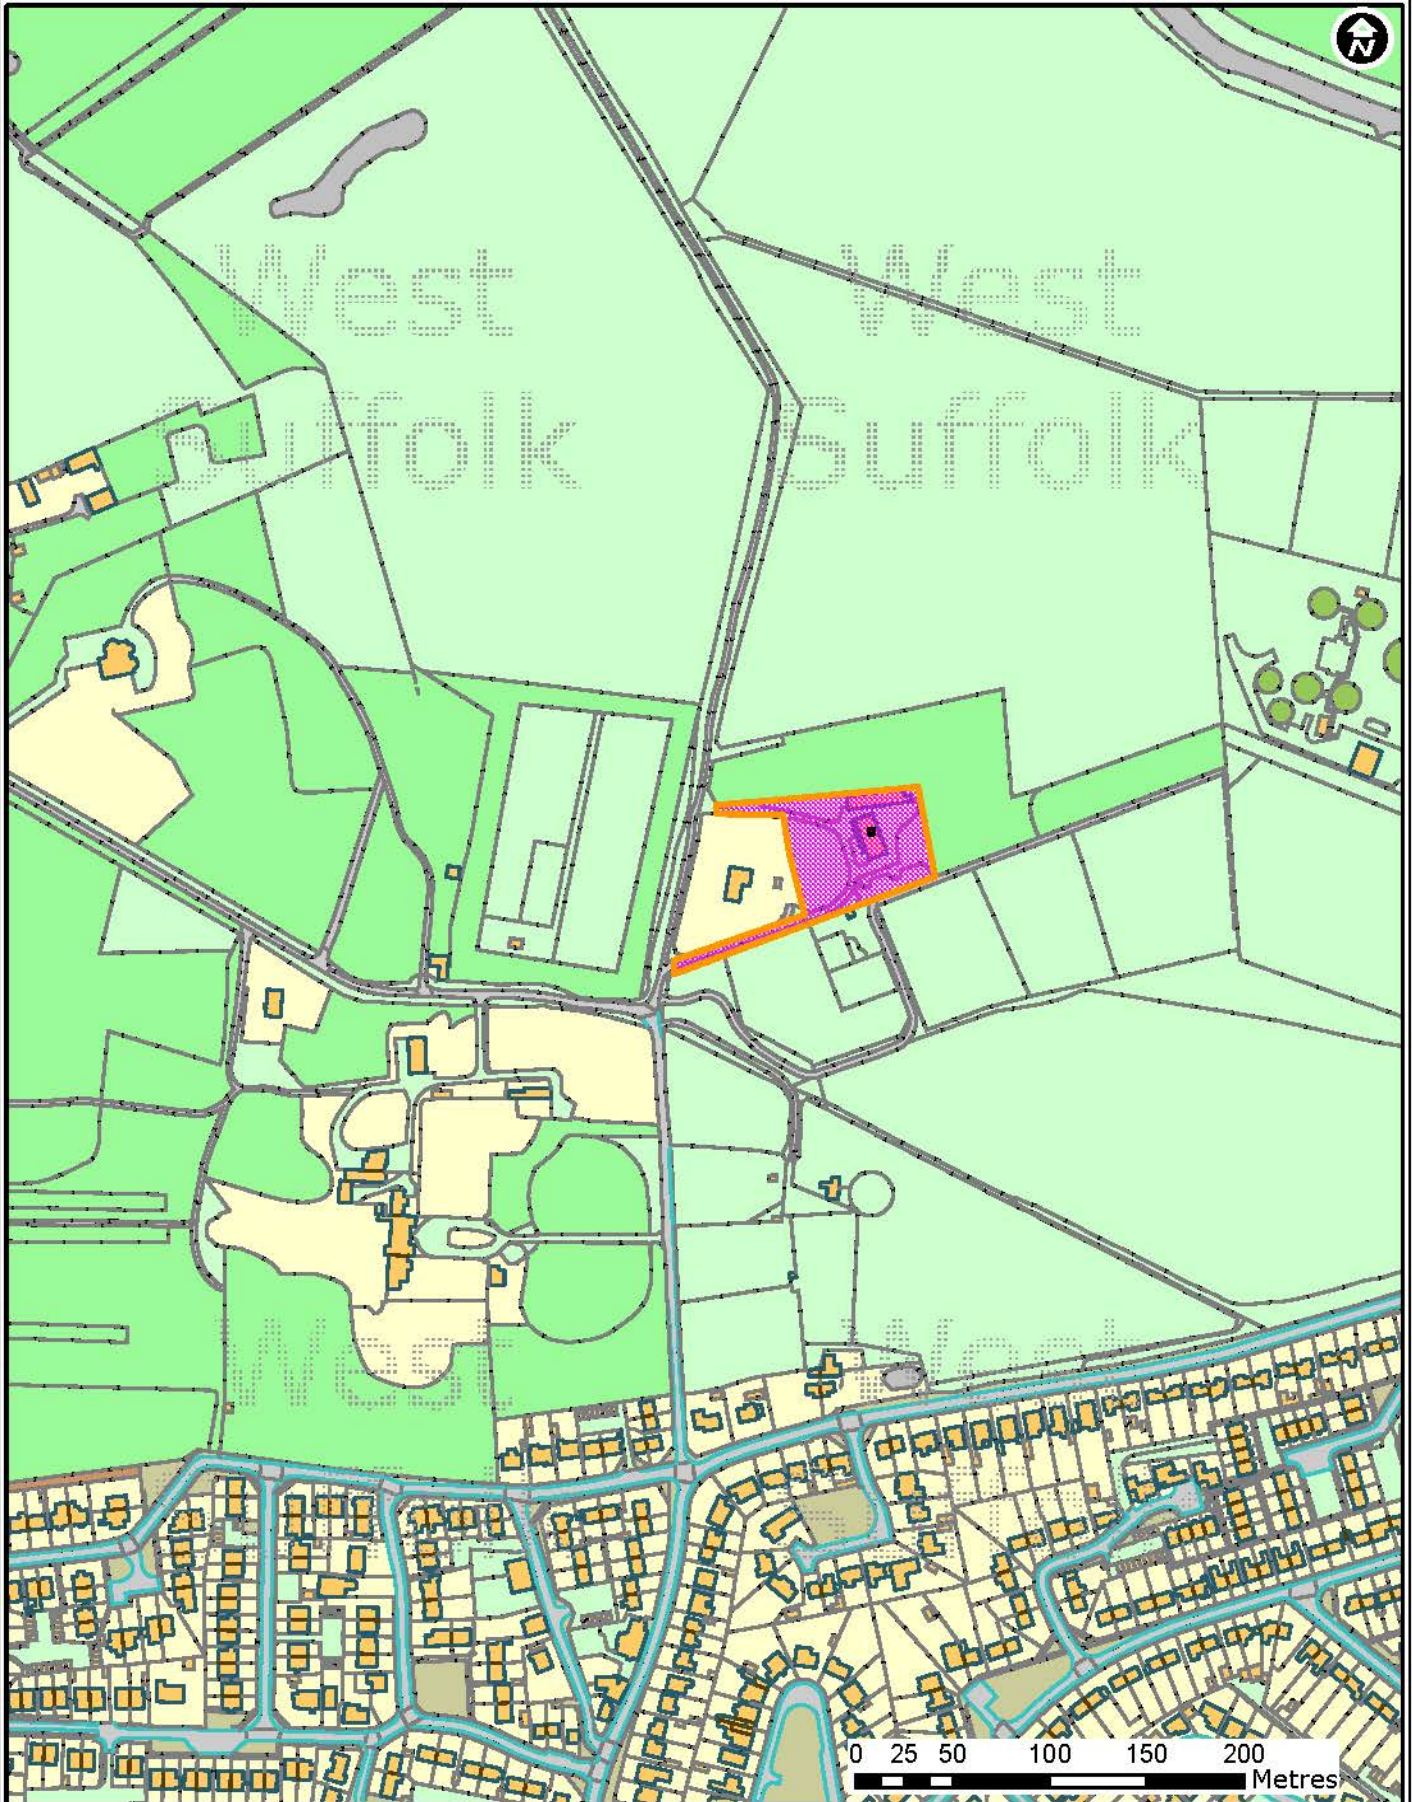

DC/14/1711/FUL

Small Fen Farm, Small Fen Lane, Brandon

Forest Heath • St Edmundsbury

West Suffolk
working together

© Crown Copyright and database rights 2015 Ordnance Survey 100019675/100023282. You are not permitted to copy, sub-license, distribute or sell any of this data to third parties in any form. Use of this data is subject to terms and conditions. See www.westsuffolk.gov.uk/disclaimer.cfm.

Scale: 1:3,899
Date: 19/10/2016